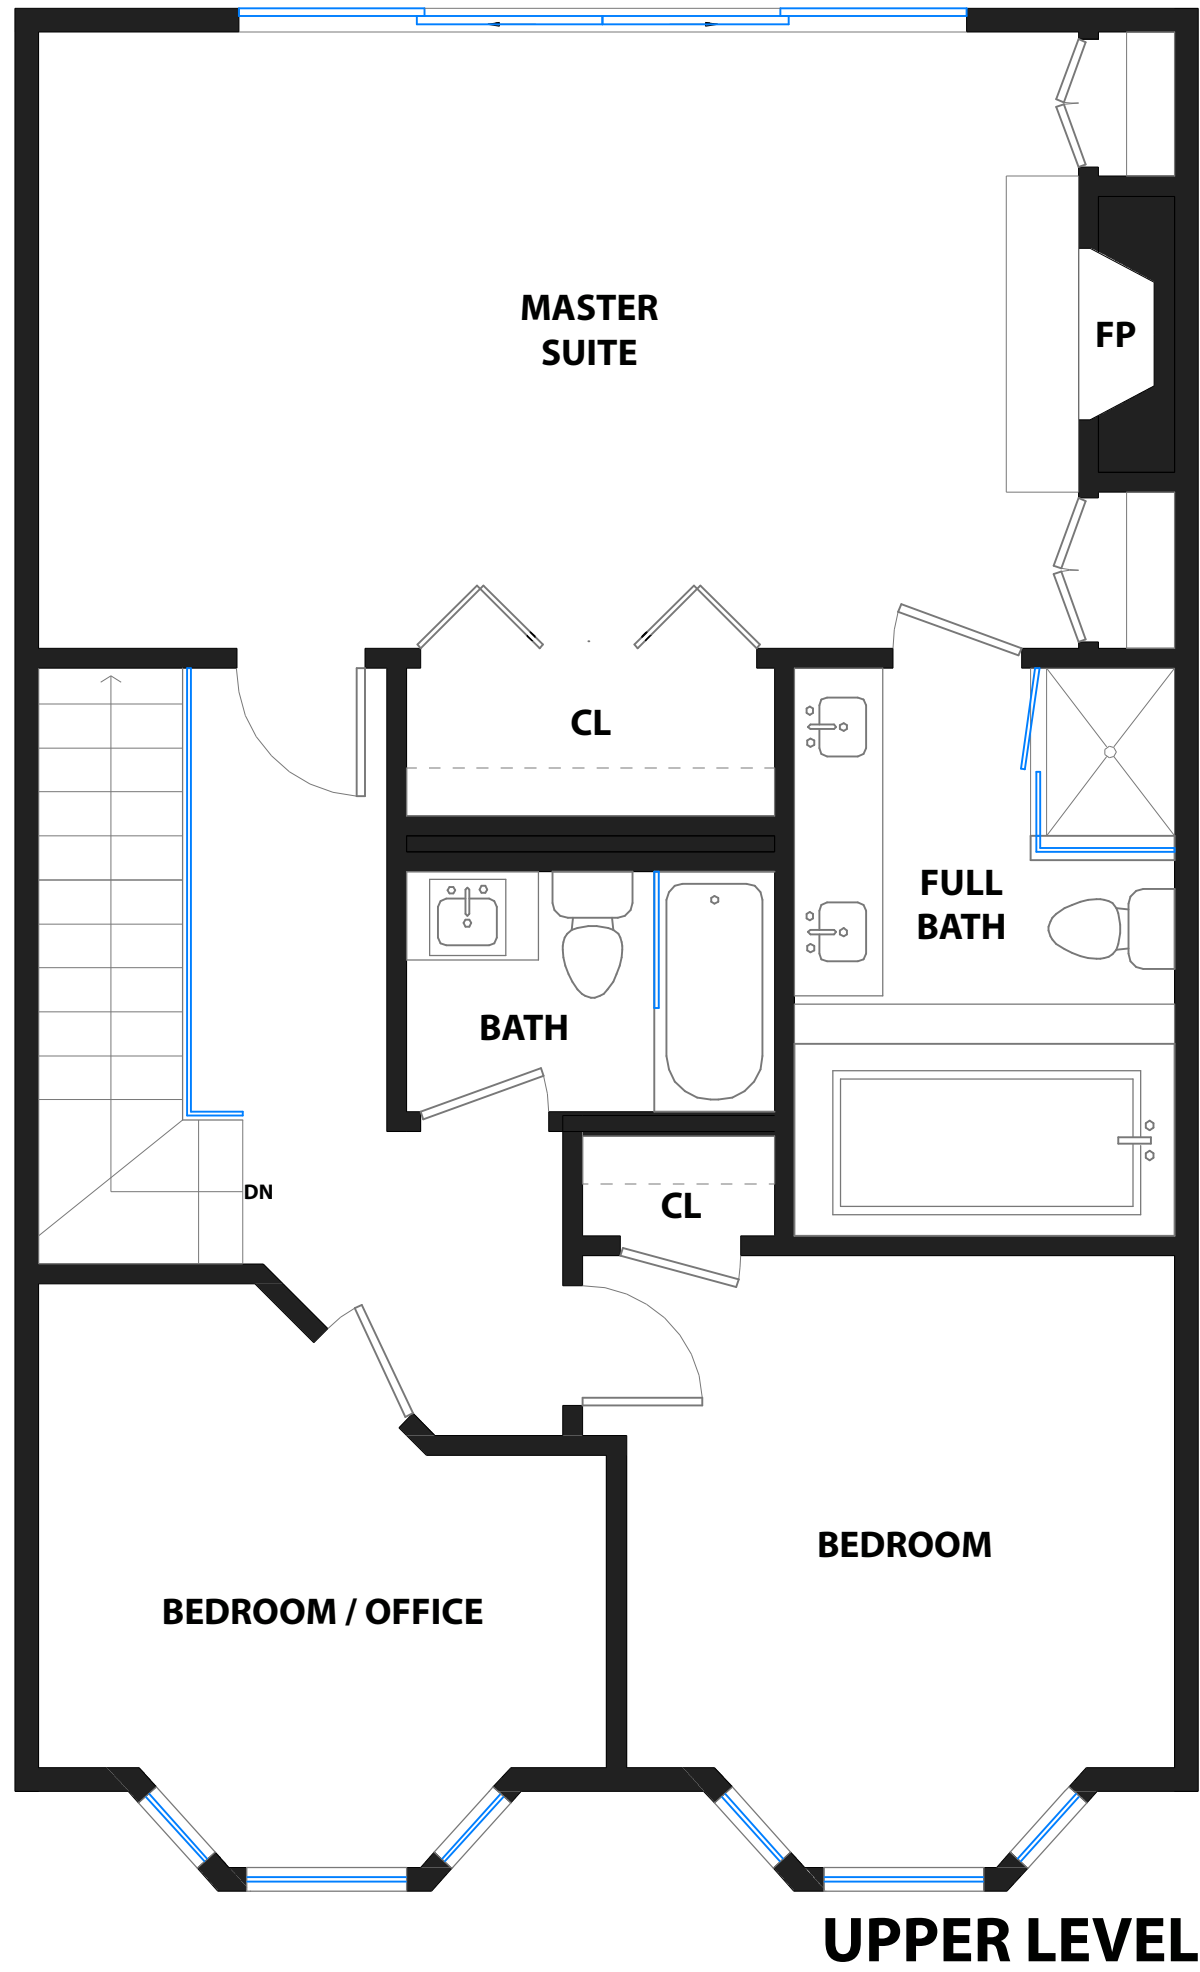

52 CLARENDON AVENUE

SAN FRANCISCO, CALIFORNIA

52 CLARENDON AVENUE

SAN FRANCISCO, CALIFORNIA

SUB LOWER LEVEL

GARDEN LEVEL