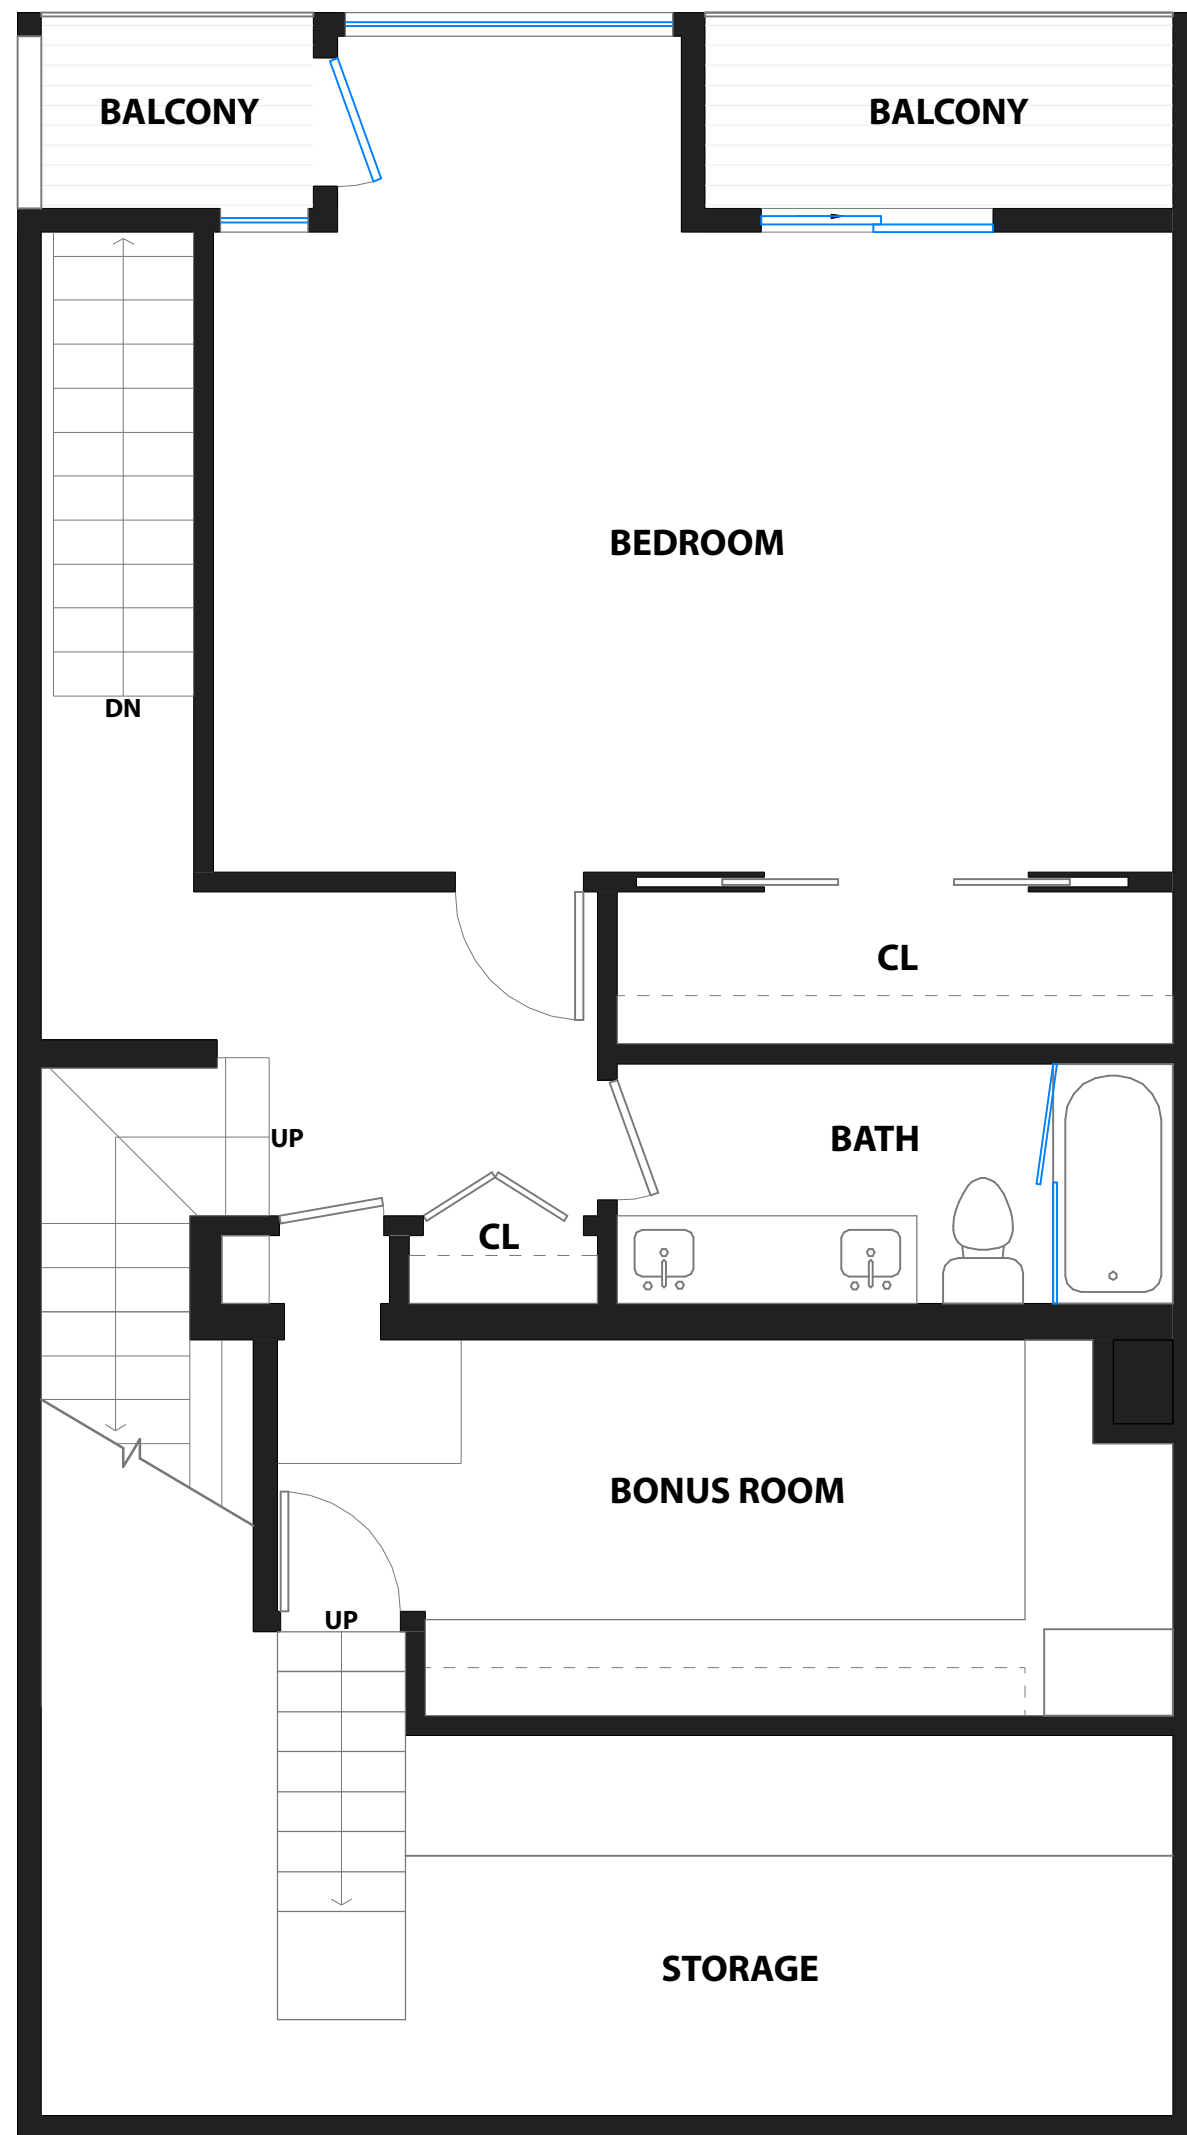

52 CLARENDON AVENUE

SAN FRANCISCO, CALIFORNIA

52 CLARENDON AVENUE

SAN FRANCISCO, CALIFORNIA

SUB LOWER LEVEL

GARDEN LEVEL