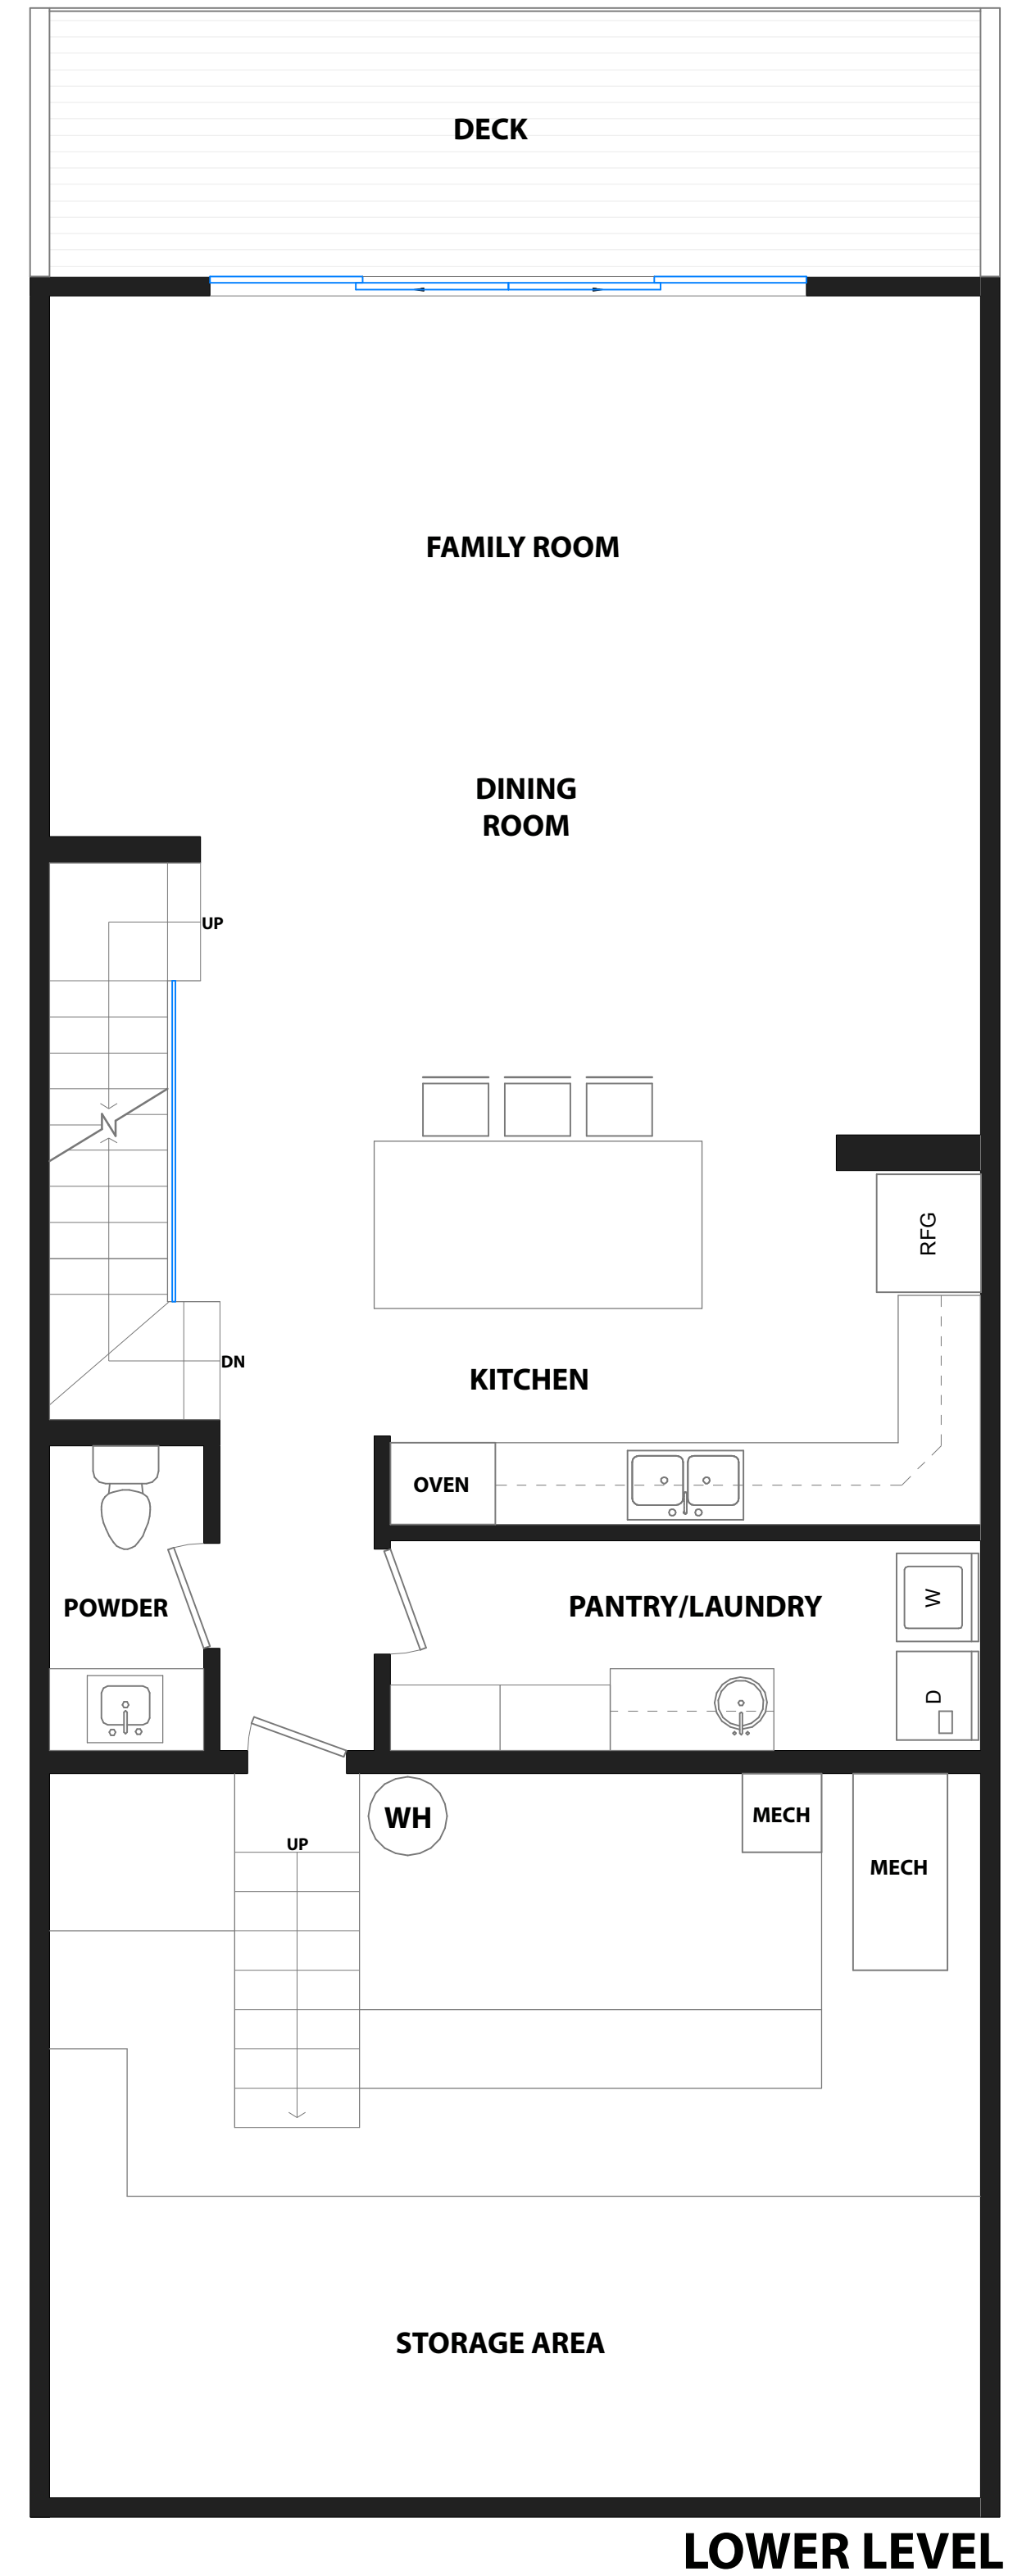

52 CLARENDON AVENUE

SAN FRANCISCO, CALIFORNIA

52 CLARENDON AVENUE

SAN FRANCISCO, CALIFORNIA

SUB LOWER LEVEL

GARDEN LEVEL