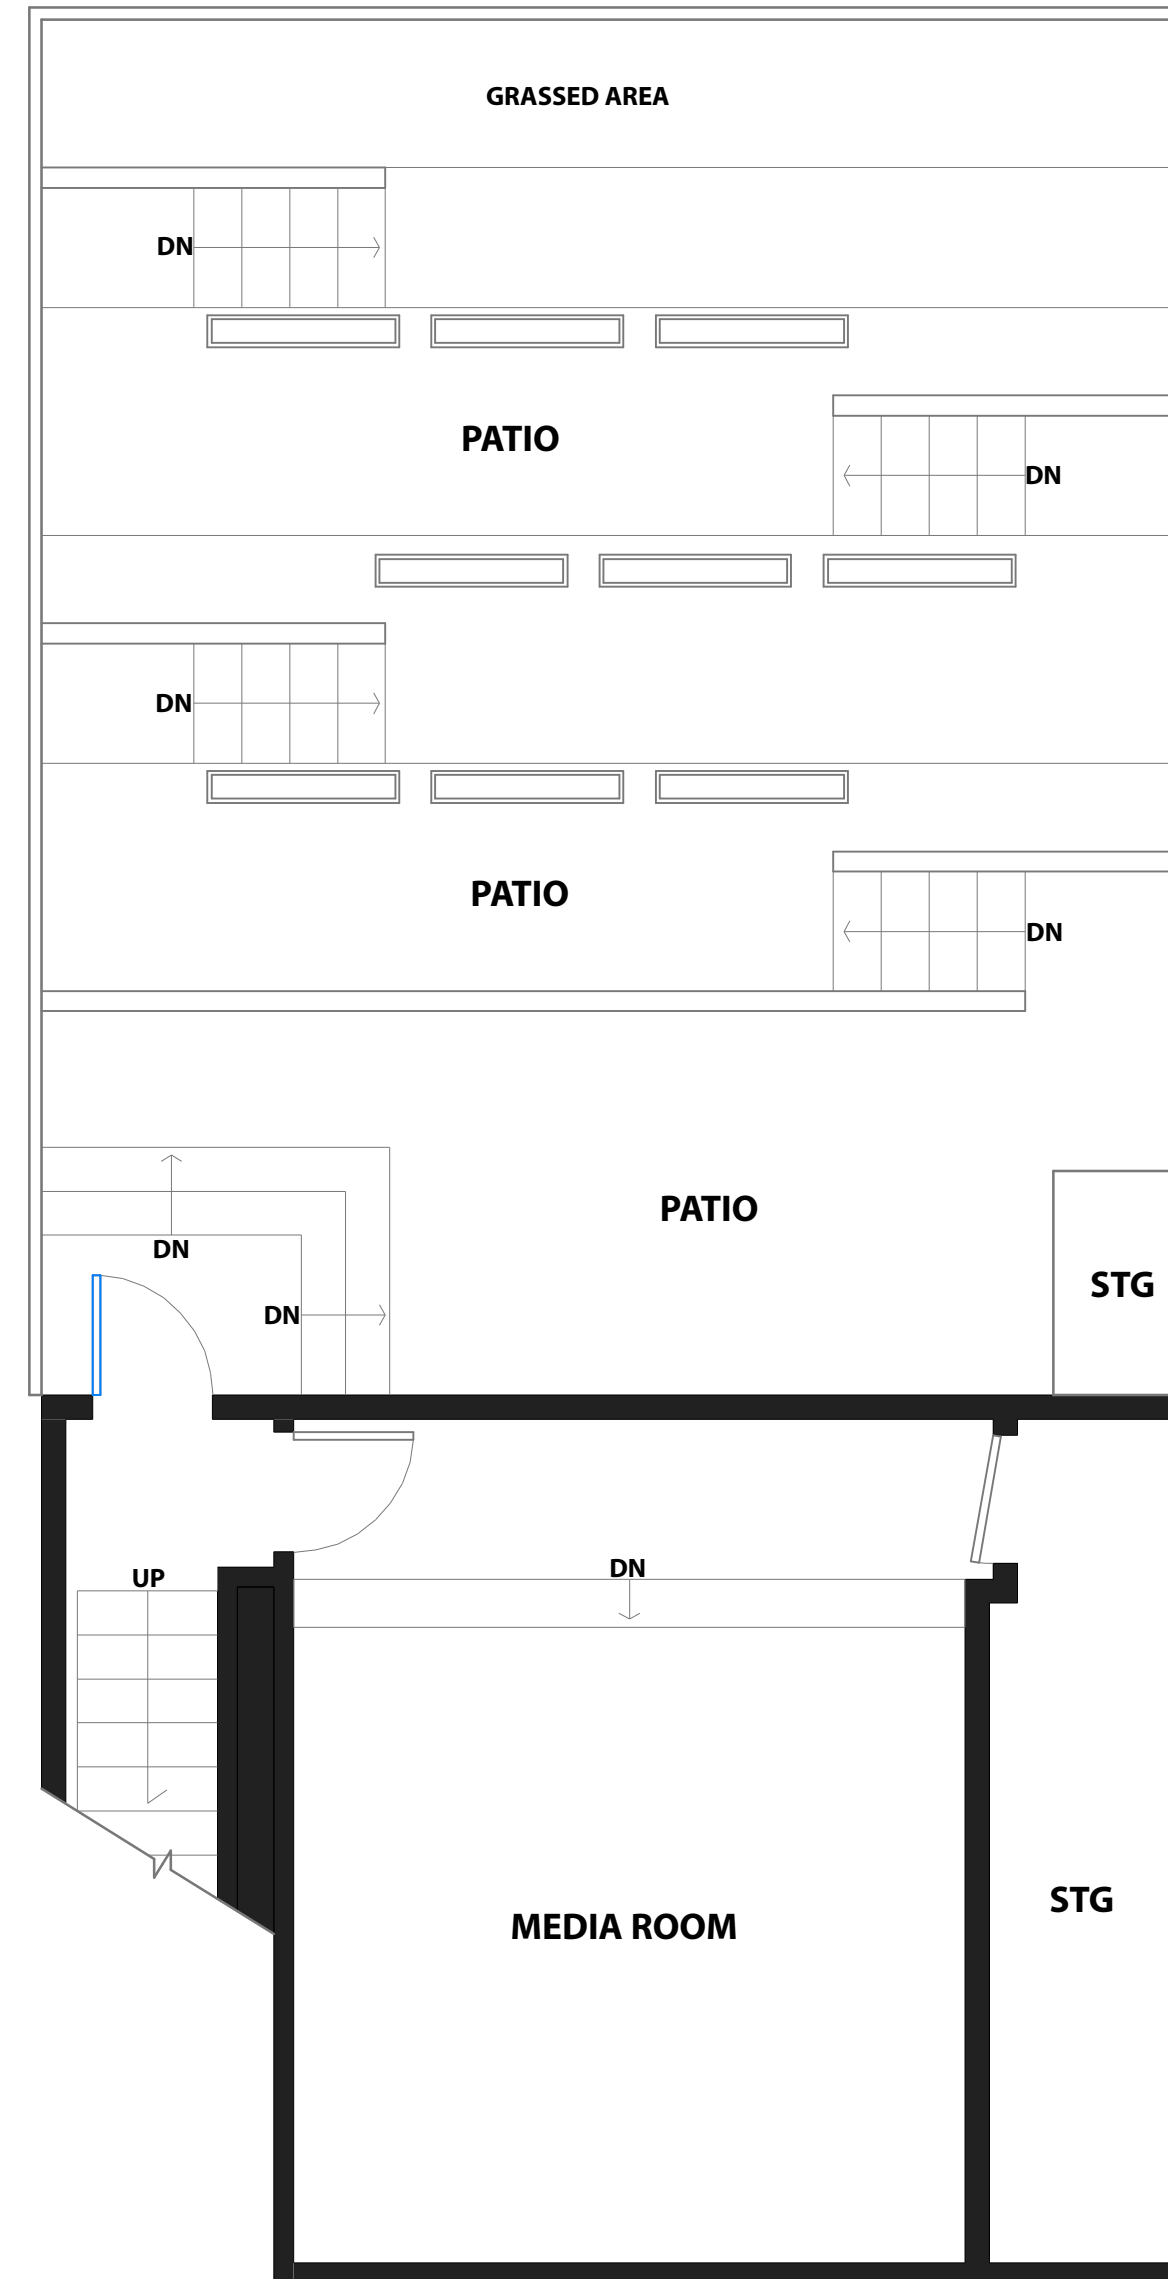

52 CLARENDON AVENUE

SAN FRANCISCO, CALIFORNIA

52 CLARENDON AVENUE

SAN FRANCISCO, CALIFORNIA

SUB LOWER LEVEL

GARDEN LEVEL