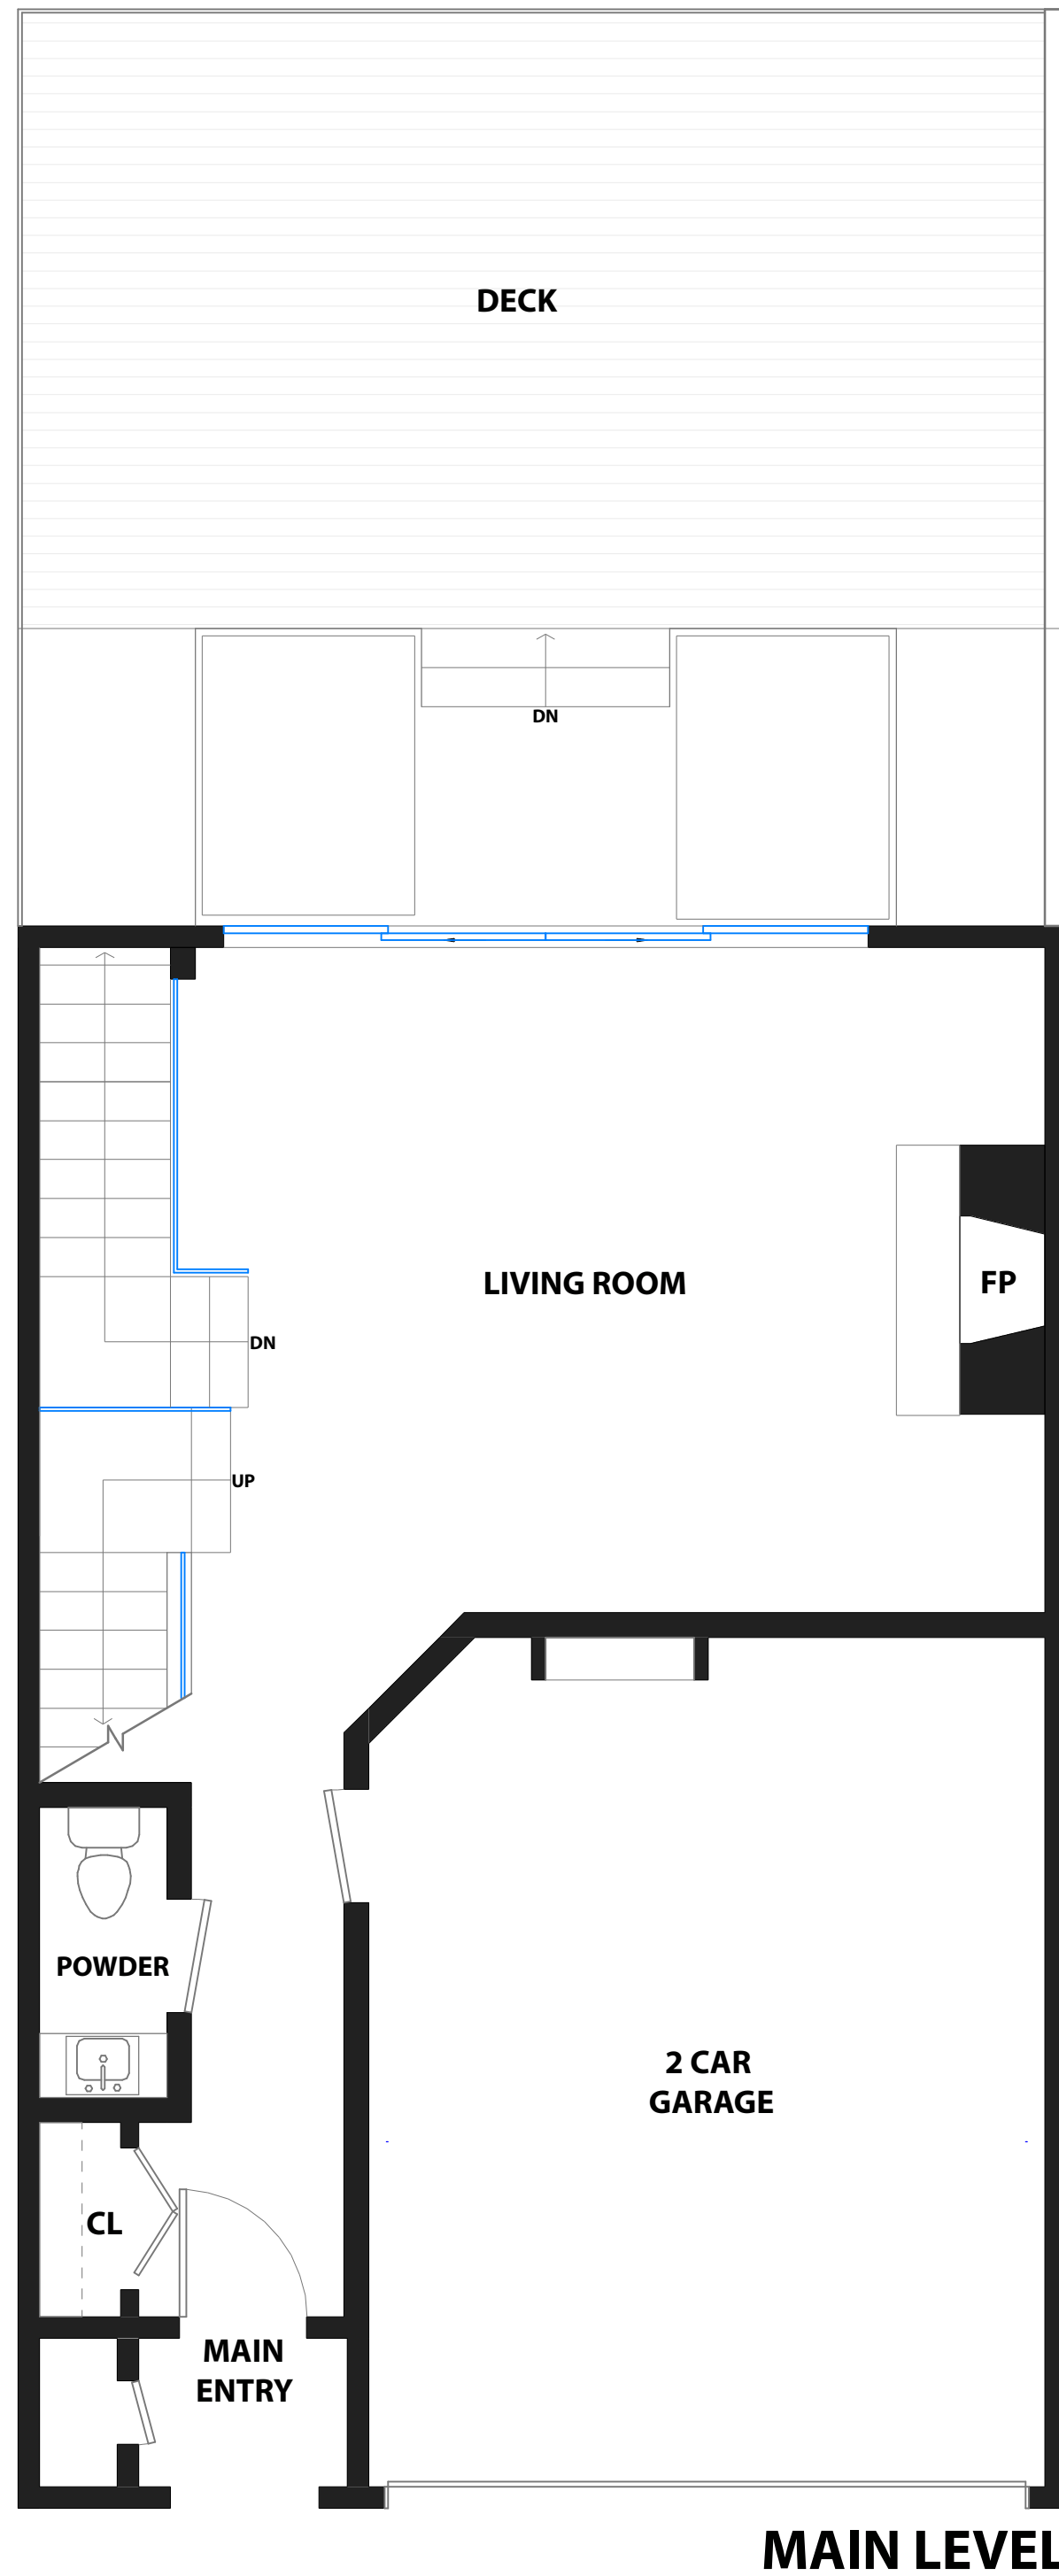

52 CLARENDON AVENUE

SAN FRANCISCO, CALIFORNIA

52 CLARENDON AVENUE

SAN FRANCISCO, CALIFORNIA

SUB LOWER LEVEL

GARDEN LEVEL